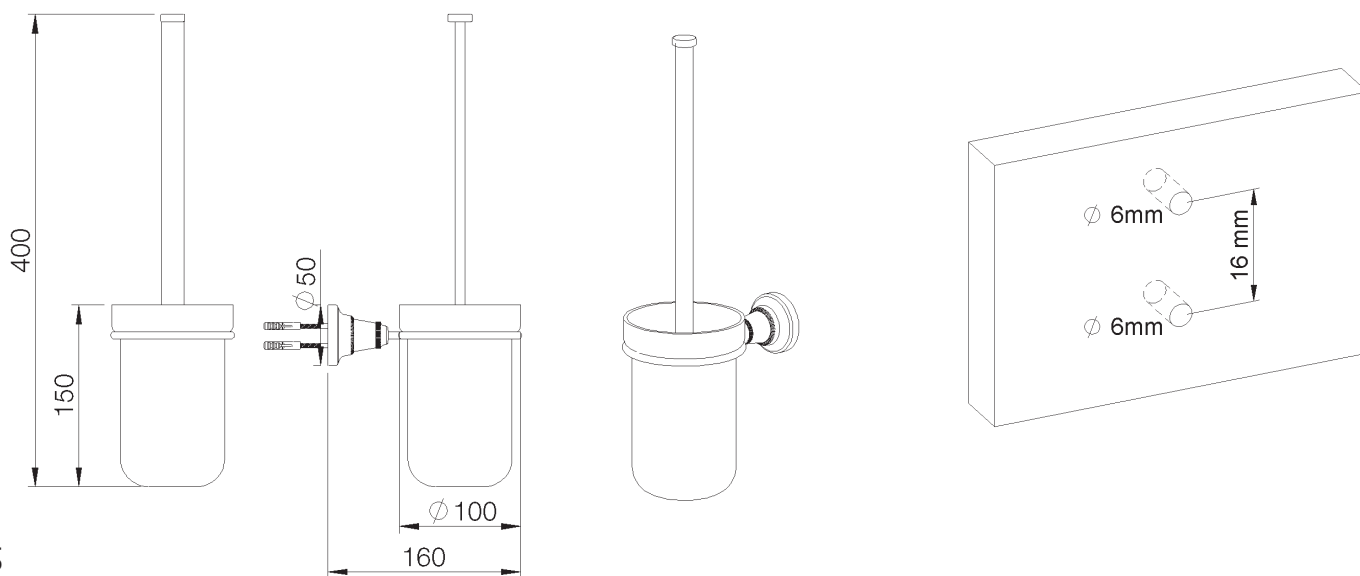

Picture

Product details

Weight :

1,50 kg

Technical drawing

RA0.V01